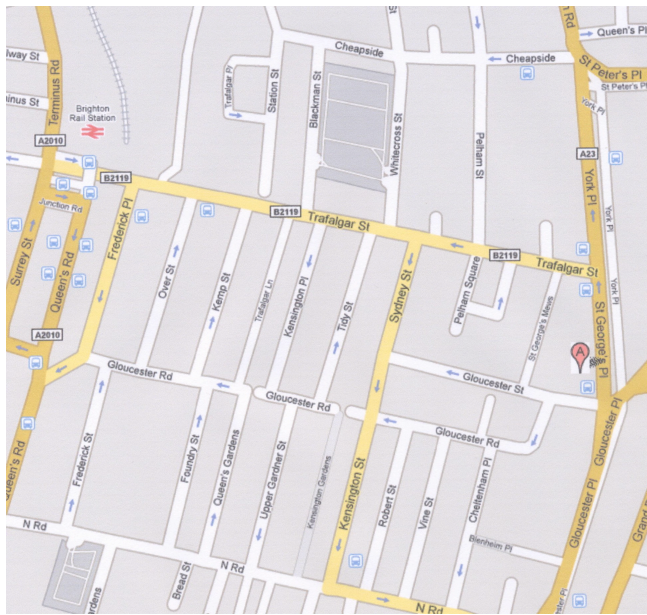

Directions to Jing Advanced Massage and Myofascial Clinic

Rear office, 6 St
Georges Place
Brighton
BN1 4GA

Directions

Please note the clinic is **NOT** located at Bond Street, which is the training headquarters of Jing training
Address:

Travelling by car

Travelling on the main A23 out of Brighton (this is a one way street), turn left into Gloucester St next to the North Laine Pub and Brewery and the traffic lights. Take your immediate first right into a narrow unmarked alleyway. DO NOT go into ST Georges Mews which is the next road.

By Train/ On foot

Approaching From the station

The clinic is 5-10 minutes walk from the main Brighton station. Walk down Trafalgar St until you reach Sydney St on the right. Walk along Sydney St and take your first left into Gloucester St (opposite The Office Pub). Go past St Georges Mews and take the next left near the bottom into the narrow unmarked alleyway (opposite a large grey building called the Metalworks). No 6 is on your right, just past the parking

Approaching from the A23 (London Road)

Walking from the main A23 out of Brighton turn into Gloucester St next to the North Laine Pub and Brewery and the traffic lights. Take your immediate first right into a narrow unmarked alleyway. DO NOT go into ST Georges Mews which is the next road.