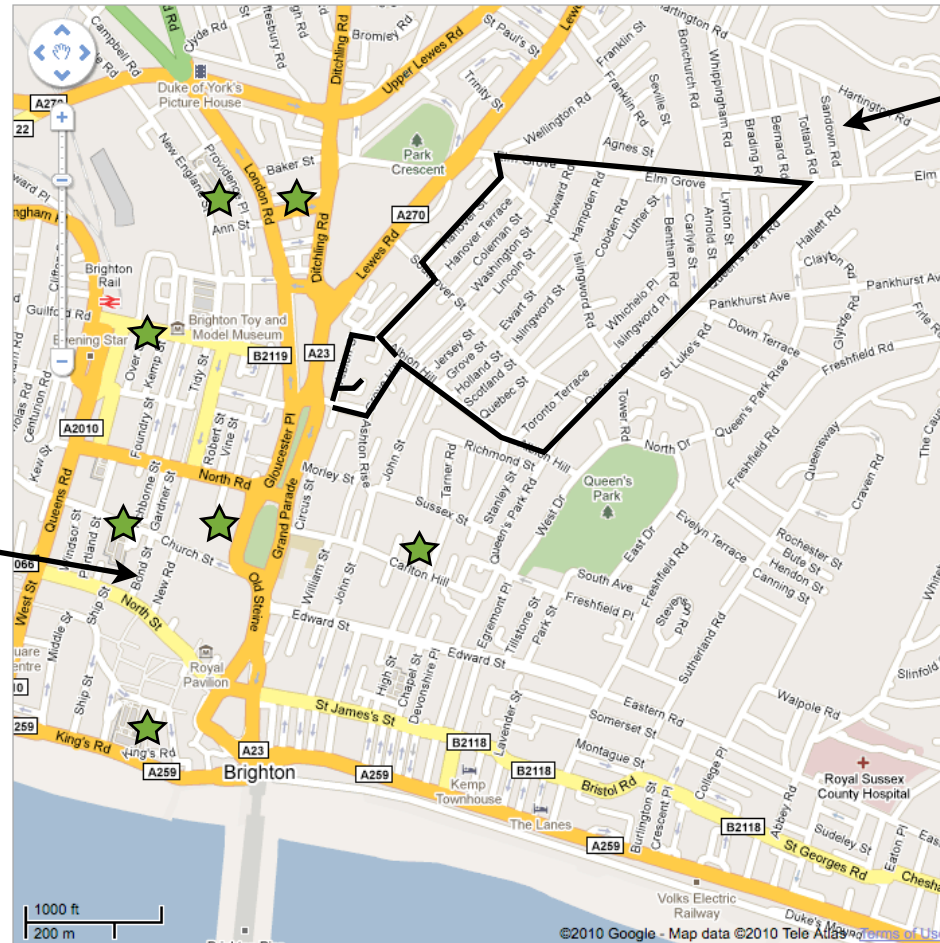

Map of Jing and local area in Brighton

Car Parks in the Local Area
(Please be aware as prices may vary)

The Jing Institute of Advanced Massage Training

Here I have outlined an area called Hanover - this whole area is free street parking. This area is a 10-20 minute walk from Jing HQ... easy as pie!