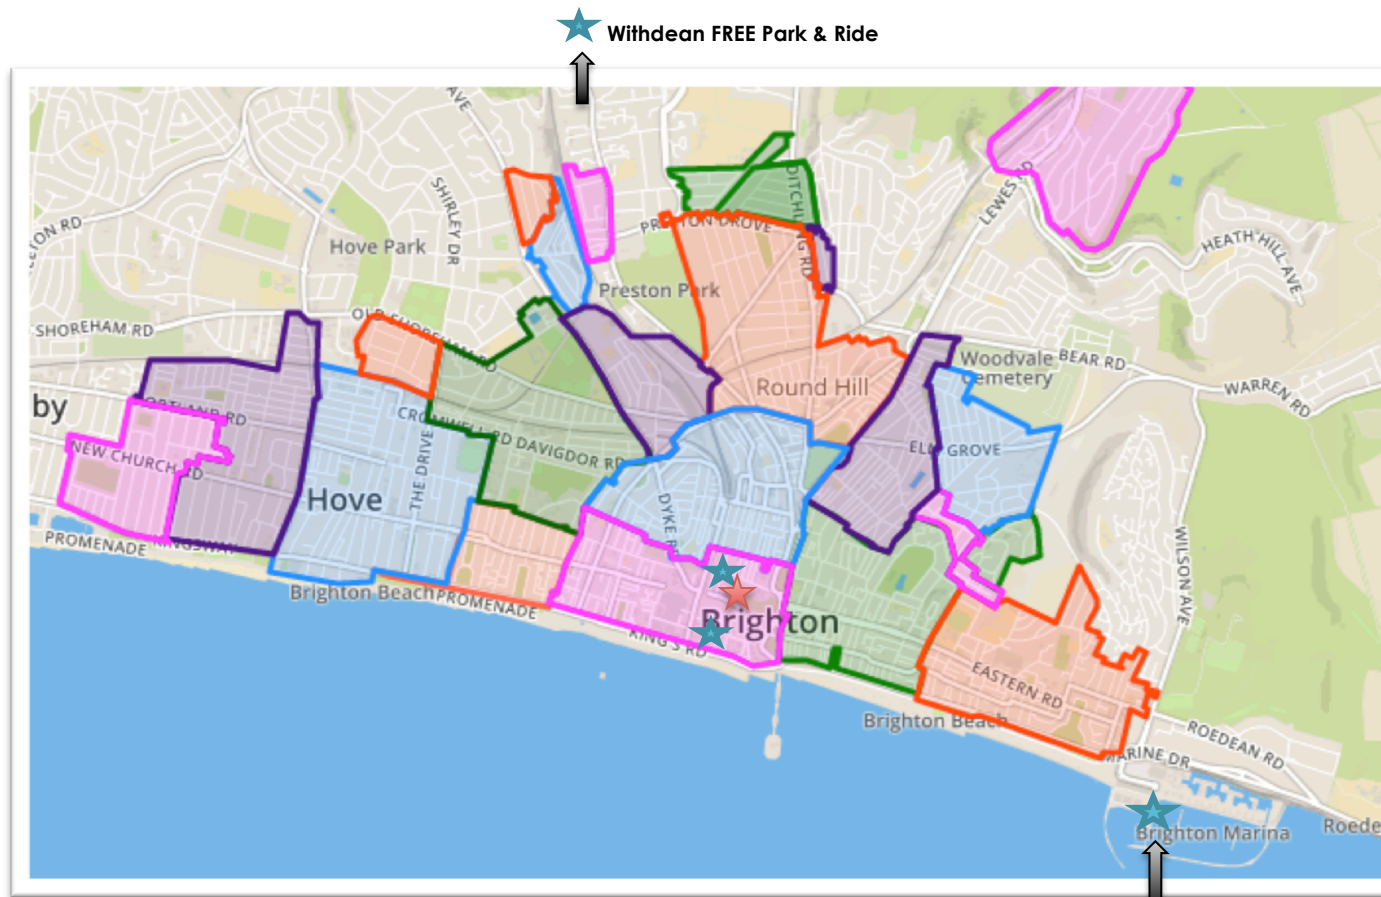

Brighton & Hove Parking 2017

Central Bright NO FREE PARKING – Highlighted Zones Permit ONLY

Jing Advanced Massage Training, 28/29 Bond Street BN1 1RD
Contact Details: info@jingmassage.com/ 01273 628 942

Car Parks – please be aware prices may vary

Brighton Marina
FREE Park & Ride

FREE Park & Ride –

Withdean Sports Complex

<https://www.brighton-hove.gov.uk/content/parking-and-travel/travel-transport-and-road-safety/park-ride-0>

Brighton Marina

<http://www.brightonmarina.co.uk/38-brighton-marina/120-parking>

Jing

Central Car Parks –

Book ahead with Just Park:

https://www.justpark.com/search/?q=Brighton&ac_country=gb&coords=50.8235314,-0.1476919&cat=locations_-_phrase_x_brighton_-_st_-_phrase&gclid=EA1aIQobChMIgKfLIJ-x1wIVKDPTCh2QmAbREAMYAIAAEgl0_fd_BwE

Local Long Stay Car Parks –

Church St

<https://www.ncp.co.uk/find-a-car-park/car-parks/brighton-theatre/>

The Lanes Car Park – Black Lion St

<http://www.brighton-hove.gov.uk/content/parking-and-travel/parking/lanes-car-park-central-brighton>